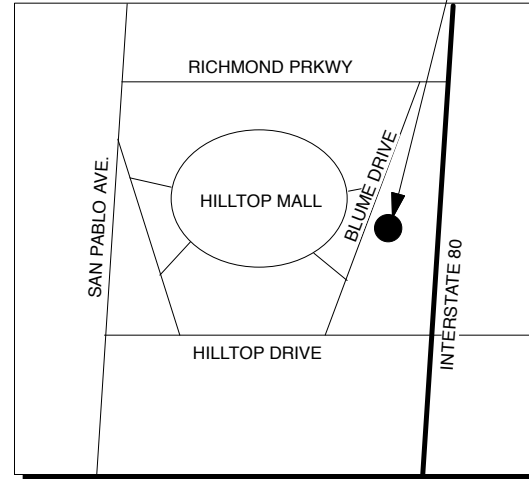

FOURTH FLOOR KEY PLAN

PLAZA ONE OFFICE BUILDING
3260 BLUME DRIVE
RICHMOND, CALIFORNIA

SITE LOCATION MAP

SUITE 420