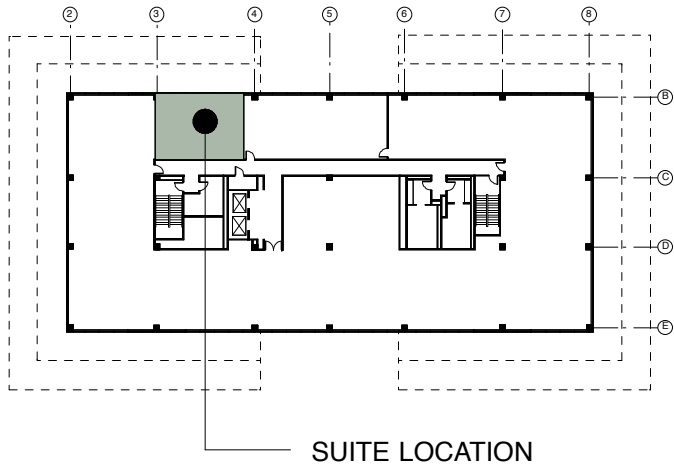

FOURTH FLOOR KEY PLAN

PLAZA ONE OFFICE BUILDING
3260 BLUME DRIVE
RICHMOND, CALIFORNIA

SITE LOCATION MAP

SUITE 420